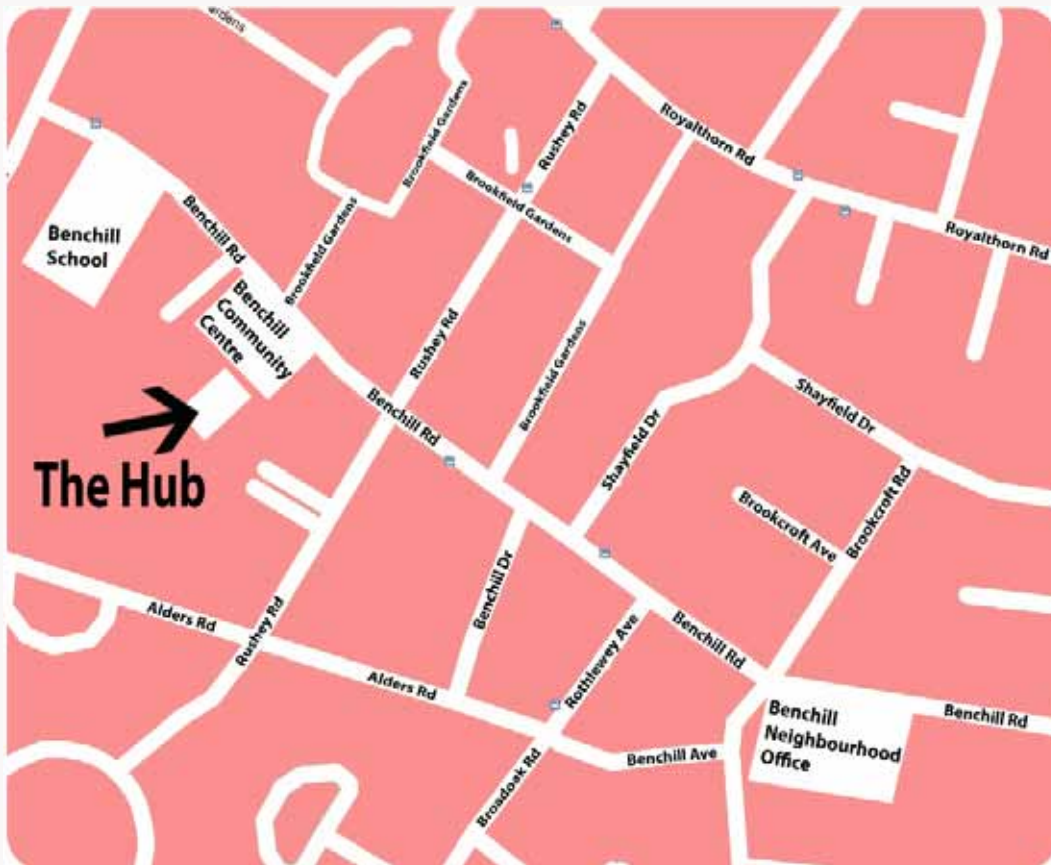

The

Benchill Community Centre
Benchill
Wythenshawe
M22 8EJ
(0161) 436 0579

LOTTERY FUNDED